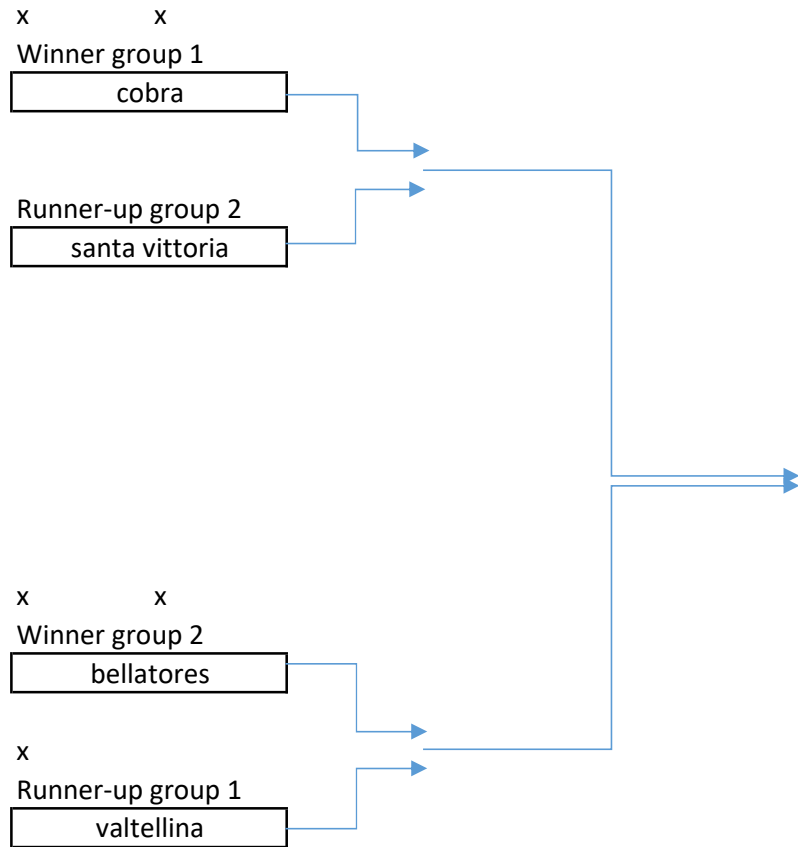

Final Results

1 st	cobra
2 nd	bellatores
3 rd	santa vittoria
4 th	valtellina