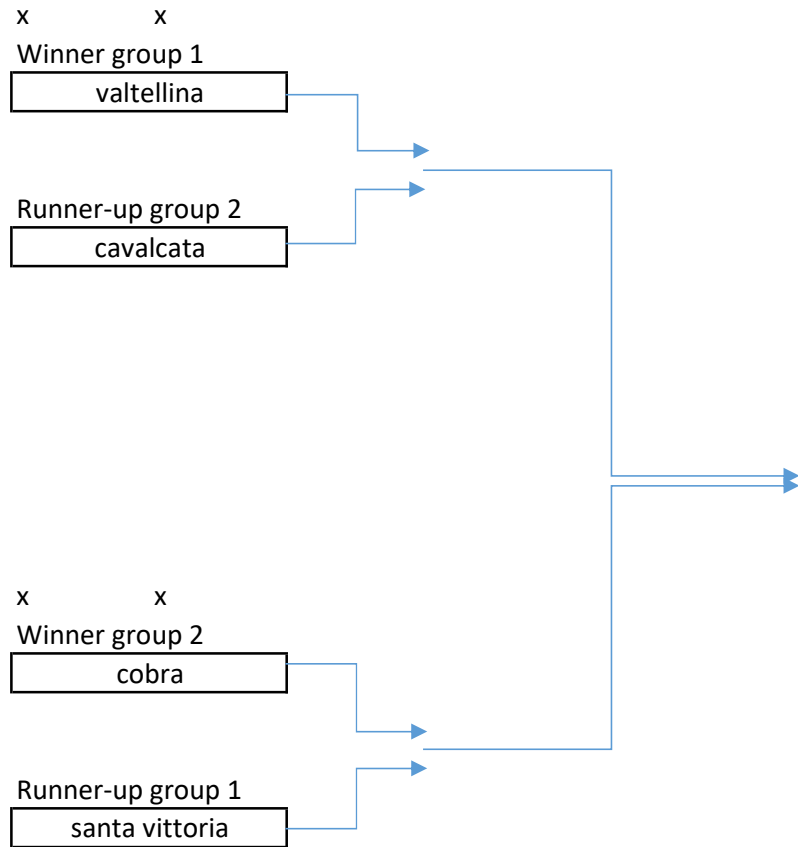

Final Results

1 st	cobra
2 nd	valtellina
3 rd	cavalcata
4 th	santa vittoria